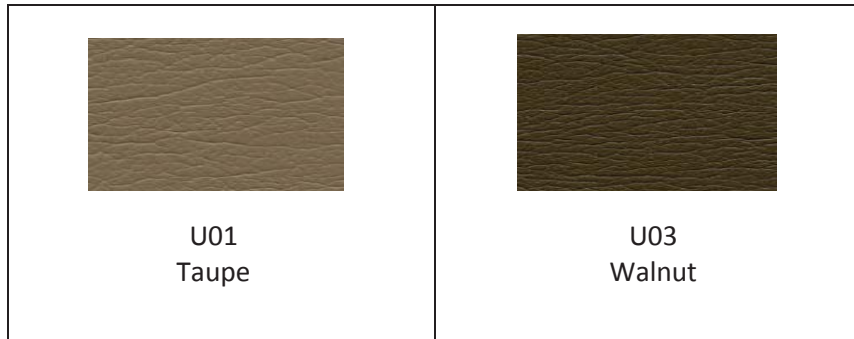

New Plush Sewn and Seamless Upholstery Colors

 <p>L12 Black</p>	 <p>L13 Light Gray</p>	 <p>L14 Stone</p>
 <p>L15 Honesty</p>	 <p>L16 Red</p>	 <p>L22 Valley</p>
 <p>L24 Chaps</p>	 <p>L27 Marmalade</p>	 <p>L28 Wood Violet</p>

*Note: The colors shown here may have slight discrepancies with the actual material. Also, changes may occur without notice.

Ultraleather Sewn Upholstery U - Series

*Note: The colors shown here may have slight discrepancies with the actual material. Also, changes may occur without notice.